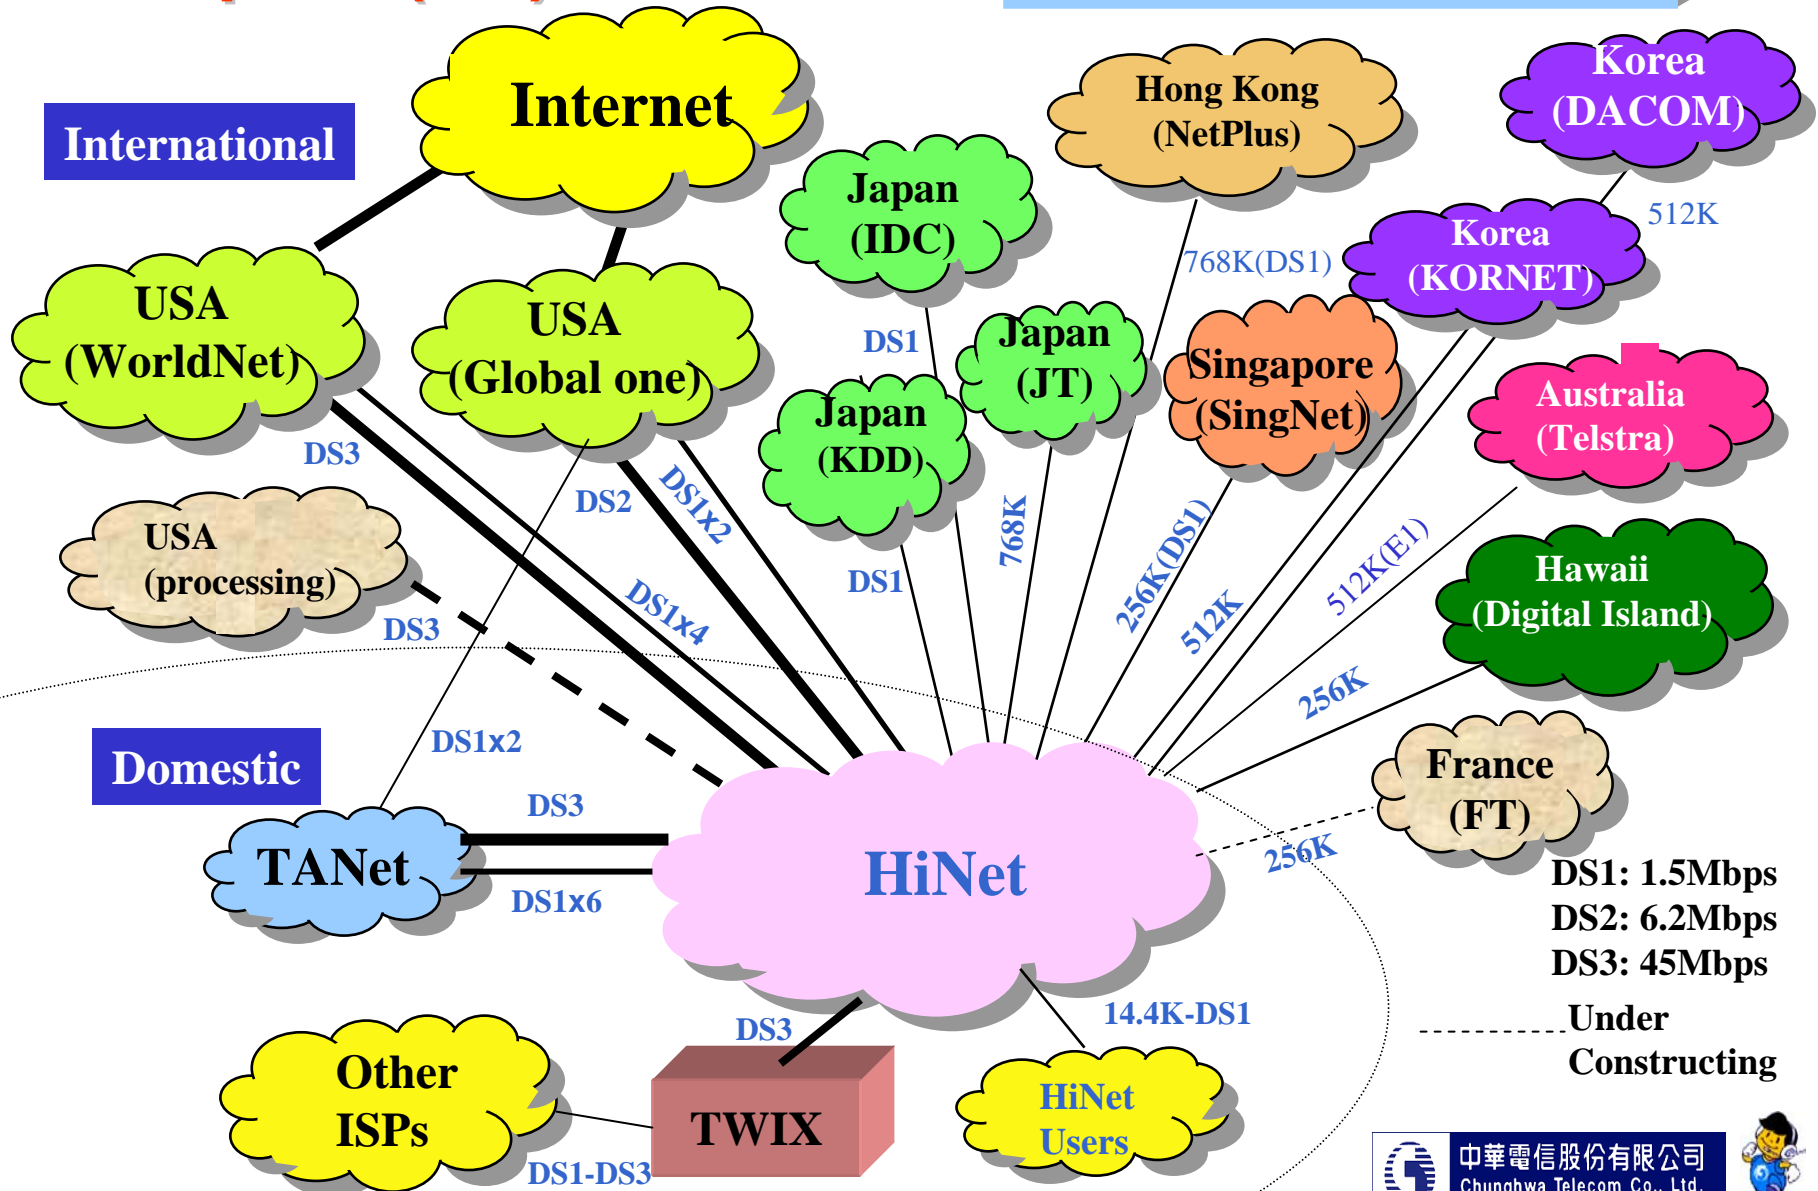

HiNet Network Description(3/4)

HiNet Connectivity