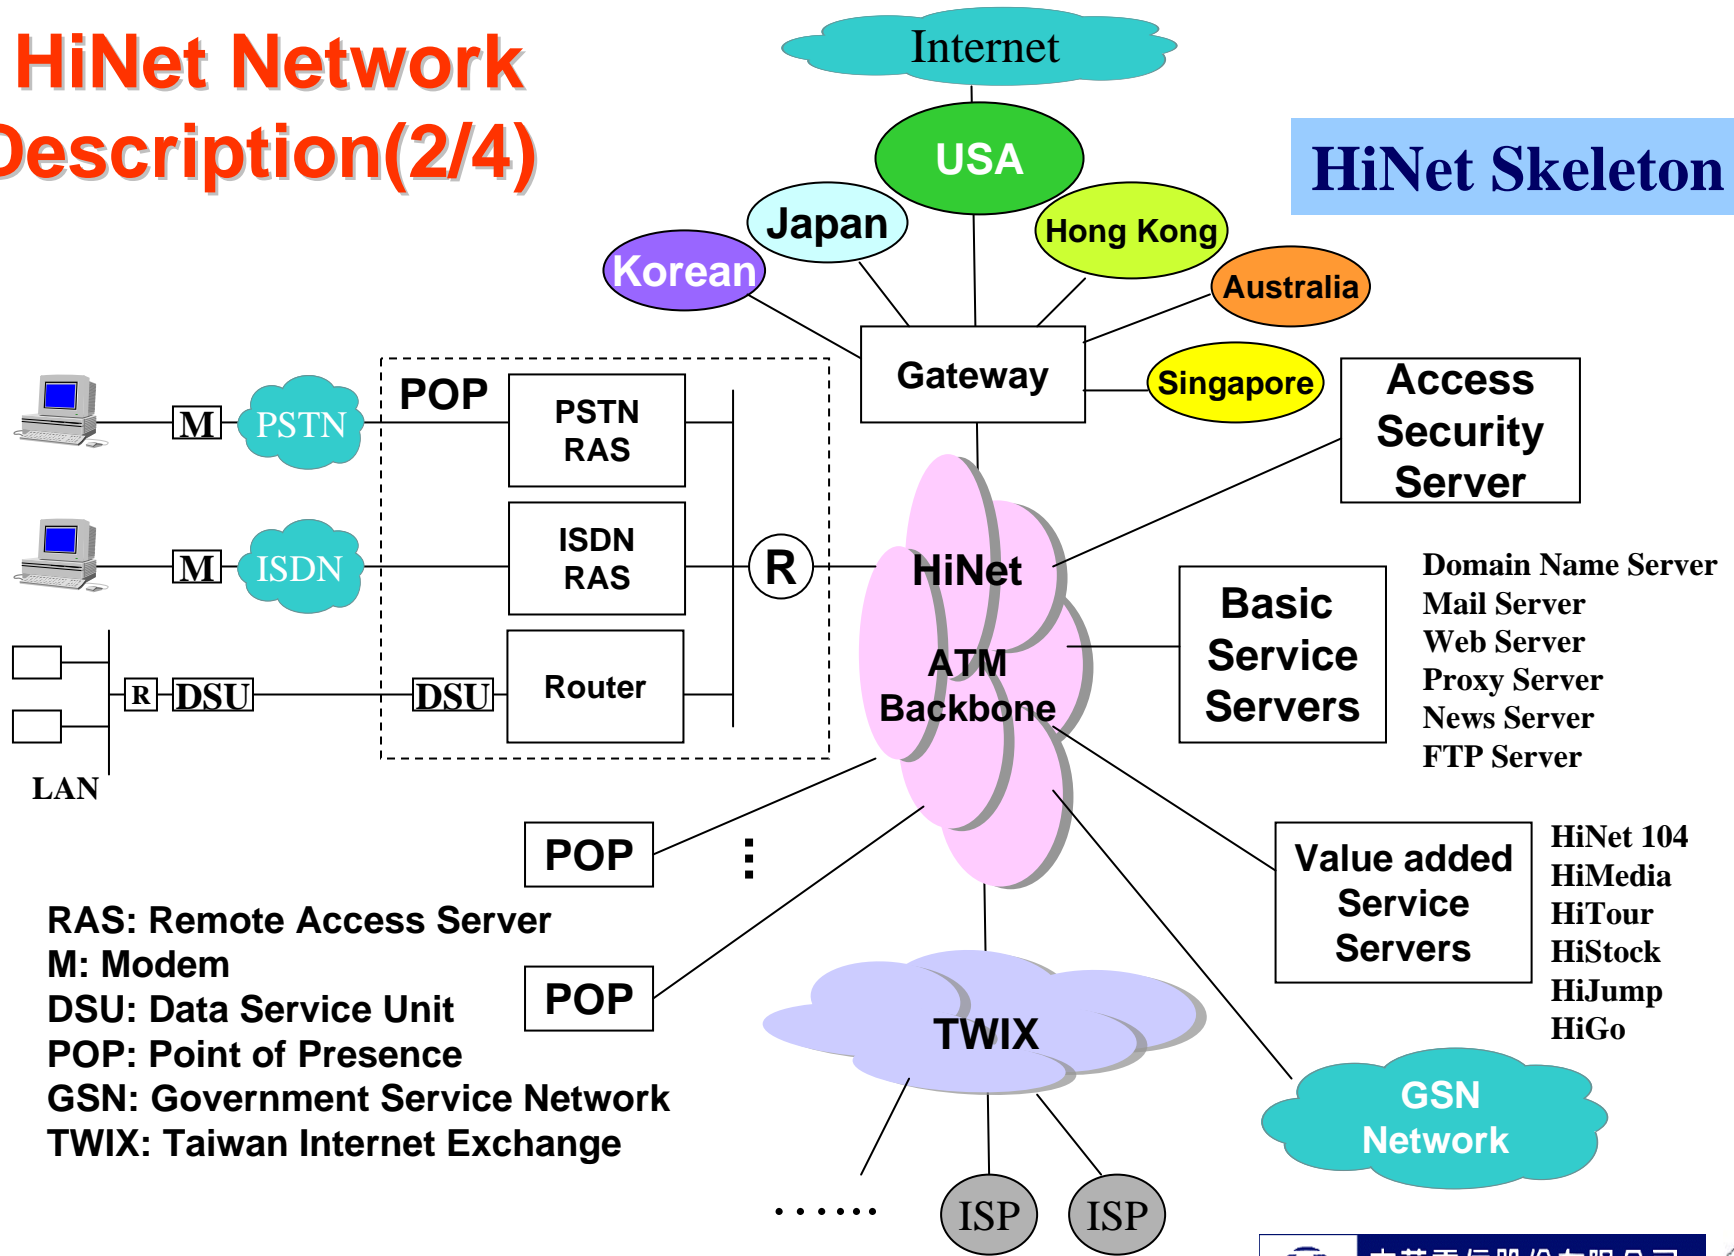

source: III

中華電信股份有限公司
Chunghwa Telecom Co., Ltd.

Internet Services in Chinese Taipei (6/6)

- **The Top 3 ISPs in Chinese Taipei :**
HiNet, TAnet, SEEDNet
- **TAnet:**
 - **connected to BITNET in 1987**
 - **connected to Internet in 1992**
 - **free charge service for academy and R&D organizations**
- **SEEDNet:**
 - **connected to TAnet in 1988; free charge for R&D organizations**
 - **commercial service since July 1995**

HiNet Network Description(1/4)

- **Field trial from March 1994 to March 1995**
- **Commercial service since April 1995**
- **First & Biggest commercial ISP in Chinese Taipei**
- **50% of Taiwan Internet commercial market share**
- **Operates the Taiwan Internet Exchange (TWIX) since Dec. 1997**

HiNet Network Description(2/4)

HiNet Skeleton

RAS: Remote Access Server
M: Modem
DSU: Data Service Unit
POP: Point of Presence
GSN: Government Service Network
TWIX: Taiwan Internet Exchange

HiNet Network Description(3/4)