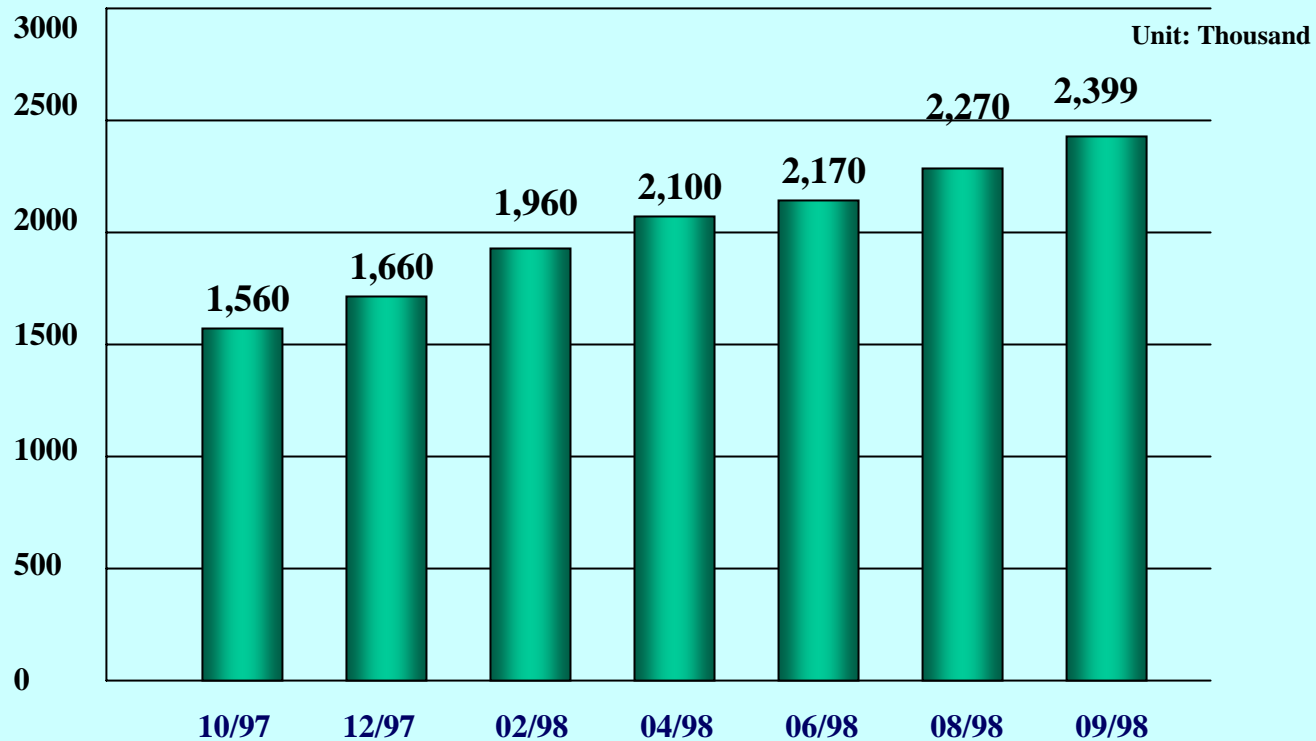

Source: Institute for Information Industry(III)

中華電信股份有限公司
Chunghwa Telecom Co., Ltd.

Internet Services in Chinese Taipei (4/6)

■ The number of Internet Users in Chinese Taipei

By the end of September '98, the number of commercial Internet users is around 1620000